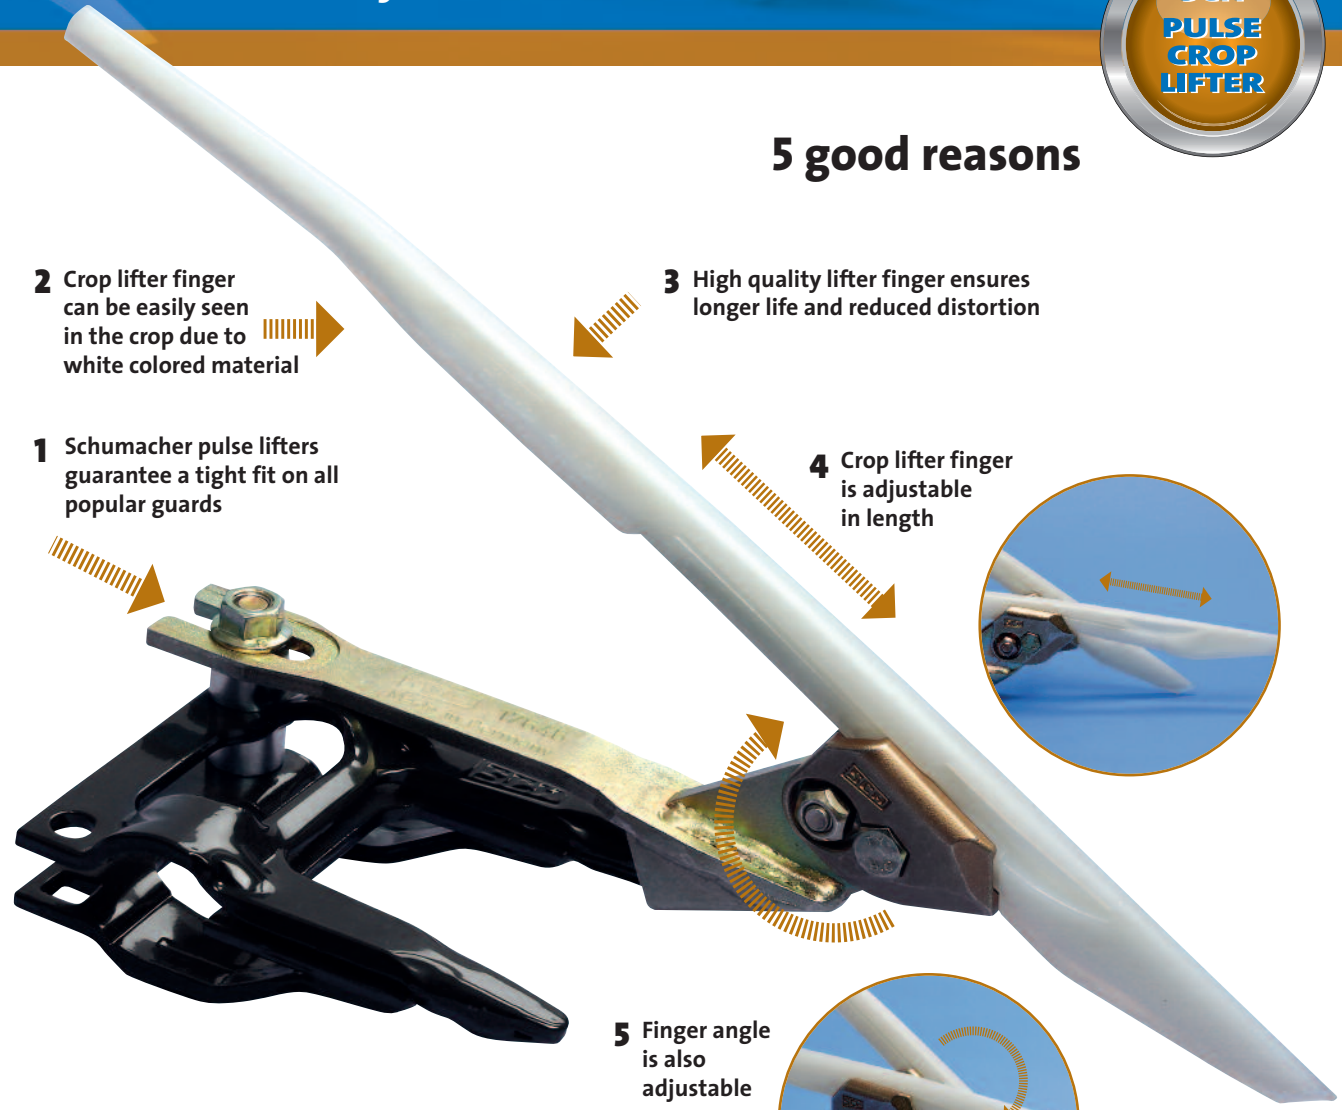

Schumacher pulse crop lifters combine simple design with durability for your easy pulse crop harvest:

- ... compact design and easy mounting
- ... guarantees tight fit on all types of guards (long slot)
- ... length and angle of lifter finger is fully adjustable to allow for optimal working conditions
- ... white color of lifter finger provides maximum visibility in all crop conditions
- ... high quality material ensures extended durability of the lifter finger

PRO FLEX LIFTER

by SCHUMACHER.

The clever
Schumacher pulse crop lifter

ONE4ALL

Schumacher pulse crop lifter: universal fit, easy & effective

With the specially designed slot, the PRO FLEX lifter can fit perfectly on most types of guards. That's why the SCH pulse lifter guarantees a tight fit.

PRO FLEX lifter will fit Schumacher guards as well as most forged guards.

5 good reasons

2 Crop lifter finger can be easily seen in the crop due to white colored material

3 High quality lifter finger ensures longer life and reduced distortion

1 Schumacher pulse lifters guarantee a tight fit on all popular guards

4 Crop lifter finger is adjustable in length

5 Finger angle is also adjustable

PRO FLEX LIFTER
by SCHUMACHER.

patent pending
US20130180226 A1