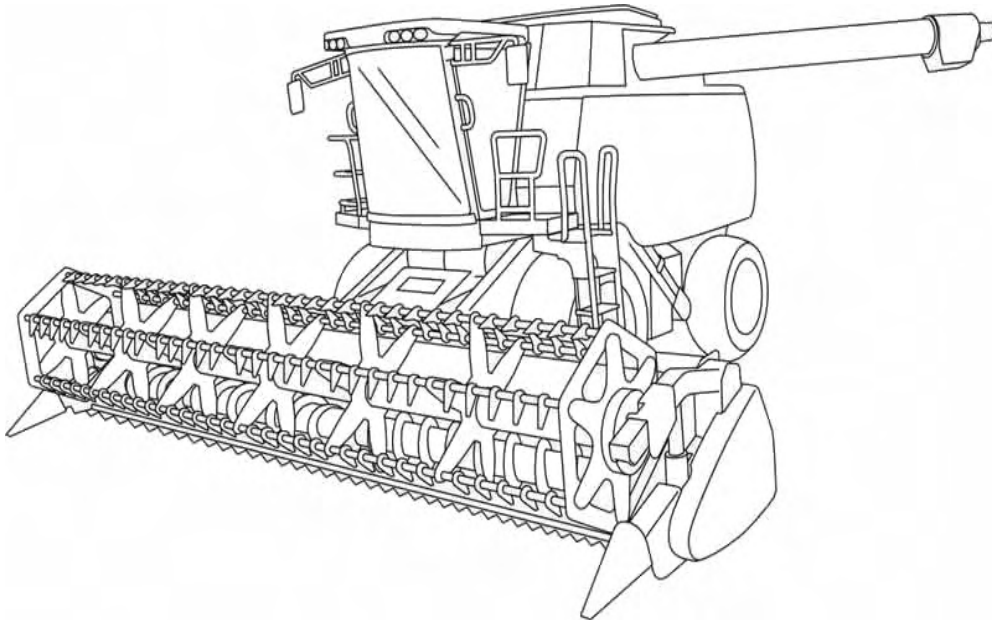

CASE-IH 2142

20240402 03022110 2142

HEADER FRONT PARTS BOOK

20240402 03022110 2142

Collier & Miller
 43 Jondaryan Avenue Griffith, NSW Australia
 +61 2 6969 4500
 sales@colliermiller.com.au
www.colliermiller.com.au/2142