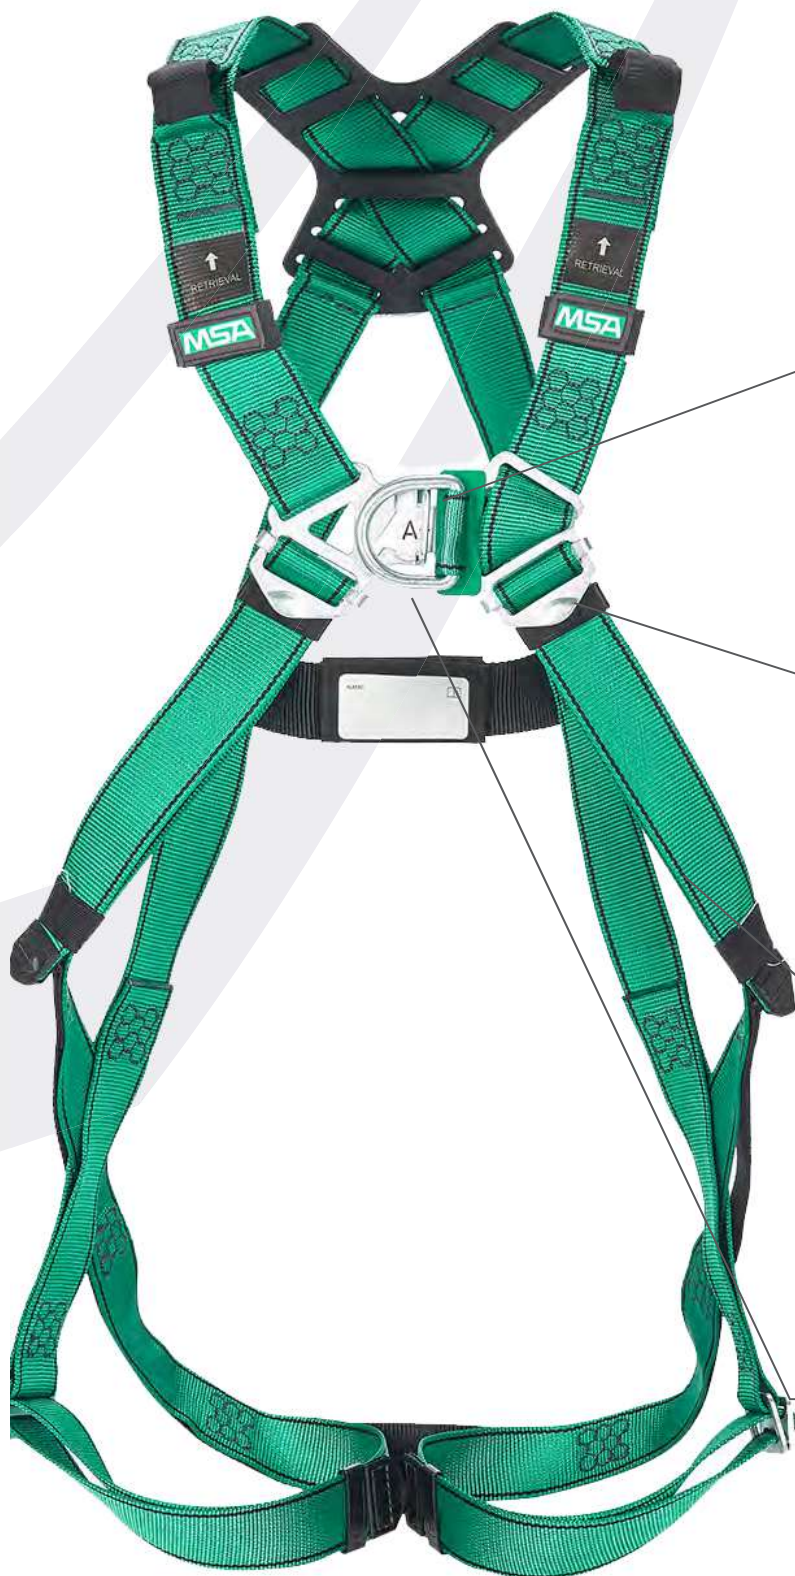

# V-FORM™ Full-Body Harness

## Superior Comfort

The racing style quick connect buckle allows for a close, comfortable harness fit —eliminating the need for bulky chest straps or cumbersome buckles.

## Increased Flexibility

The racing style quick connect buckle creates an athletic cut, contouring the harness to the body and improving upper torso movement on the job.

## Ease of Use

New hex style stitch patterns make finding broken threads easy when inspecting the harness.