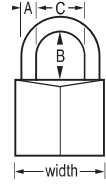

DIAMOND BRASS PADLOCKS

HIGH SECURITY

DIAMOND BRASS PADLOCKS

MASTER LOCK RETAIL

150DAU 140DAU 130DAU 140DLFAU

- Solid brass body and cylinder for good resistance against rust and corrosion.
- Hardened steel shackle for good cut resistance.
- Dual locking levers for extra pry resistance.
- 3-pin, 4-pin and 5-pin cylinders for superior pick resistance.

Item Code	Description	GTIN	Pack Qty	Min. Order Qty	Shackle Dimensions (Metric)		
					A	B	C
120DAU	Diamond Brass 20mm Wide Body – Steel Shackle	071649376504	4	4	4mm	11mm	6mm
120TAU	Diamond Brass 20mm Wide Body – Steel Shackle – 2 Pack KA	071649613494	4	4	4mm	11mm	6mm
120QAU	Diamond Brass 20mm Wide Body – Steel Shackle – 4 Pack KA	071649093555	4	4	4mm	11mm	6mm
130DAU	Diamond Brass 30mm Wide Body – Hardened Steel Shackle	071649375101	4	4	5mm	16mm	14mm
130DLJAU	Diamond Brass 30mm Wide Body – Long Hardened Steel Shackle	071649070488	4	4	5mm	65mm	14mm
130TAU	Diamond Brass 30mm Wide Body – Hardened Steel Shackle – 2 Pack KA	071649070426	4	4	5mm	16mm	14mm
130QAU	Diamond Brass 30mm Wide Body – Hardened Steel Shackle – 4 Pack KA	071649900129	4	4	5mm	16mm	14mm
140DAU	Diamond Brass 40mm Wide Body – Hardened Steel Shackle	071649375507	4	4	6mm	22mm	21mm
140DLFAU	Diamond Brass 40mm Wide Body – Long Hardened Steel Shackle	071649050039	6	6	6mm	38mm	21mm
140TAU	Diamond Brass 40mm Wide Body – Hardened Steel Shackle – 2 Pack KA	071649030437	6	6	6mm	22mm	21mm
140QAU	Diamond Brass 40mm Wide Body – Hardened Steel Shackle – 4 Pack KA	071649010873	4	4	6mm	22mm	21mm
150DAU	Diamond Brass 50mm Wide Body – Hardened Steel Shackle	071649375903	4	4	7mm	25mm	25mm
1950DAU	Diamond Brass 50mm Wide Body – Hardened Steel 70 – 155mm Adj Shackle	071649070570	4	4	11mm	70-155mm	25mm
160DAU	Diamond Brass 60mm Wide Body – Hardened Steel Shackle	071649376306	4	4	9mm	29mm	32mm