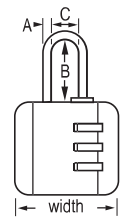

BLACK COVERED PADLOCKS

121TAU

- Solid aluminium body is lightweight, durable and resists corrosion.
- Black anti-rust vinyl cover protects from scratching.
- Steel shackle.

Item Code	Description	GTIN	Pack Qty	Min. Order Qty	Shackle Dimensions (Metric)		
					A	B	C
121TAU	Covered Aluminium 20mm Wide Body – Steel Shackle – 2 Pack KA	071649002250	4	4	4mm	11mm	6mm
121QAU	Covered Aluminium 20mm Wide Body – Steel Shackle – 4 Pack KA	071649002229	4	4	4mm	11mm	6mm

NO. 4670 – COMBINATION LUGGAGE PADLOCK

4670DASTAU

- Luggage address tag.
- ABS body, steel shackle.
- 3 digit set-your-own combination.
- 4 colours per inner pack: blue, green, pink and purple.

Item Code	Description	GTIN	Pack Qty	Min. Order Qty	Shackle Dimensions (Metric)		
					A	B	C
4670DASTAU	ABS 44mm Wide Body – Steel Shackle – Resettable Combination	3520190934710	4	4	3mm	20mm	13mm

NO. 620 & 630 – COMBINATION LUGGAGE PADLOCKS

620DAU

630DAU

- Solid aluminium body for style and strength.
- Brass plated for extra weather resistance (0630EURD).
- Nickel plated steel shackle for cut resistance.
- 3 digit set-your-own combination.

Item Code	Description	GTIN	Pack Qty	Min. Order Qty	Shackle Dimensions (Metric)		
					A	B	C
620DAU	Aluminium 20mm Wide Body – Nickel Plated Steel Shackle – Resettable Combination	071649005541	4	4	3mm	22mm	9mm
630DAU	Brass Plated Aluminium 30mm Wide Body – Nickel Plated Steel Shackle – Resettable Combination	3520190093196	6	6	5mm	25mm	14mm