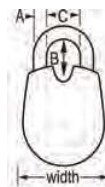

Item Code	Description	GTIN	Pack Qty	Min. Order Qty	Shackle Dimensions (Metric)		
					A	B	C
651DAU	Brass 50mm Wide Body – Steel Shackle – Resettable Combination	3520190929761	4	4	9mm	32mm	24mm

## NO. 643DASTWDAU – WORD COMBINATION PADLOCK

643DASTWDAU

- 40mm wide solid metal body
- Easy to set & reset WORD combination
- 4-Digit-set-your-own-combination
- Nickel plated steel shackle for cut resistance

Item Code	Description	GTIN	Pack Qty	Min. Order Qty	Shackle Dimensions (Metric)		
					A	B	C
643DASTWDAU	Metal 40mm Wide Body – Nickel Plated Steel Shackle - Resettable Combination	071649156281	4	4	6mm	22mm	22mm

## NO. 1500 – SPEED DIAL COMBINATION PADLOCK

1500IDAU

- 51mm wide metal body for superior strength.
- Hardened steel shackle for extra cut resistance.
- Unique patented design; thumb control button slides in 4 directions (up, down, left, right) for speed of use.
- Combination can be reset to any number of movements in any sequence.
- Maximum security with Anti-Shim technology.