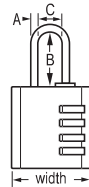

## NO. 651 – COMBINATION BRASS PADLOCK

651DAU

- 51mm wide solid brass body.
- Hardened steel shackle for extra cut resistance.
- 4-Digit set-your-own combination convenience.
- Dials on both side for dialling convenience.
- Double deadbolt locking for added protection from prying and hammering.

Item Code	Description	GTIN	Pack Qty	Min. Order Qty	Shackle Dimensions (Metric)		
					A	B	C
651DAU	Brass 50mm Wide Body – Steel Shackle – Resettable Combination	3520190929761	4	4	9mm	32mm	24mm

## NO. 643DASTWDAU – WORD COMBINATION PADLOCK

643DASTWDAU

- 40mm wide solid metal body
- Easy to set & reset WORD combination
- 4-Digit-set-your-own-combination
- Nickel plated steel shackle for cut resistance

Item Code	Description	GTIN	Pack Qty	Min. Order Qty	Shackle Dimensions (Metric)		
					A	B	C
643DASTWDAU	Metal 40mm Wide Body – Nickel Plated Steel Shackle - Resettable Combination	071649156281	4	4	6mm	22mm	22mm