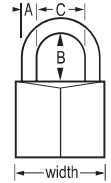

Item Code	Description	GTIN	Pack Qty	Min. Order Qty	Shackle Dimensions (Metric)		
					A	B	C
FM1820DAU	Brass 20mm Wide Body – Steel Shackle	3520190937148	4	4	4mm	11mm	6mm
FM1820TAU	Brass 20mm Wide Body – Steel Shackle – 2 Pack KA	3520190937155	4	4	4mm	11mm	6mm
FM1820QAU	Brass 20mm Wide Body – Steel Shackle – 4 Pack KA	3520190937162	4	4	4mm	11mm	6mm
FM1830DAU	Brass 30mm Wide Body – Hardened Steel Shackle	3520190937179	4	4	5mm	18mm	14mm
FM1830TAU	Brass 30mm Wide Body – Hardened Steel Shackle – 2 Pack KA	3520190937186	4	4	5mm	18mm	14mm
FM1830QAU	Brass 30mm Wide Body – Hardened Steel Shackle – 4 Pack KA	3520190937193	4	4	5mm	18mm	14mm
FM1840DAU	Brass 40mm Wide Body – Hardened Steel Shackle	3520190937209	4	4	6mm	21mm	21mm
FM1840TAU	Brass 40mm Wide Body – Hardened Steel Shackle – 2 Pack KA	3520190937216	4	4	6mm	21mm	21mm
FM1840QAU	Brass 40mm Wide Body – Hardened Steel Shackle – 4 Pack KA	3520190937223	4	4	6mm	21mm	21mm
FM1840DLFAU	Brass 40mm Wide Body – Long Hardened Steel Shackle	3520190937247	4	4	6mm	38mm	21mm
FM8850DAU	Brass 50mm Wide Body – Hardened Steel Shackle	3520190937230	4	4	7mm	25mm	25mm