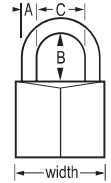

### FORTRESS BRASS PADLOCKS

MASTER LOCK RETAIL

FM8850DAU    FM1840DAU    FM1840DLFAU    FM1830DAU

- Solid brass body and cylinder for extra resistance against rust and corrosion.
- Dual locking levers.

Item Code	Description	GTIN	Pack Qty	Min. Order Qty	Shackle Dimensions (Metric)		
					A	B	C
FM1820DAU	Brass 20mm Wide Body – Steel Shackle	3520190937148	4	4	4mm	11mm	6mm
FM1820TAU	Brass 20mm Wide Body – Steel Shackle – 2 Pack KA	3520190937155	4	4	4mm	11mm	6mm
FM1820QAU	Brass 20mm Wide Body – Steel Shackle – 4 Pack KA	3520190937162	4	4	4mm	11mm	6mm
FM1830DAU	Brass 30mm Wide Body – Hardened Steel Shackle	3520190937179	4	4	5mm	18mm	14mm
FM1830TAU	Brass 30mm Wide Body – Hardened Steel Shackle – 2 Pack KA	3520190937186	4	4	5mm	18mm	14mm
FM1830QAU	Brass 30mm Wide Body – Hardened Steel Shackle – 4 Pack KA	3520190937193	4	4	5mm	18mm	14mm
FM1840DAU	Brass 40mm Wide Body – Hardened Steel Shackle	3520190937209	4	4	6mm	21mm	21mm
FM1840TAU	Brass 40mm Wide Body – Hardened Steel Shackle – 2 Pack KA	3520190937216	4	4	6mm	21mm	21mm
FM1840QAU	Brass 40mm Wide Body – Hardened Steel Shackle – 4 Pack KA	3520190937223	4	4	6mm	21mm	21mm
FM1840DLFAU	Brass 40mm Wide Body – Long Hardened Steel Shackle	3520190937247	4	4	6mm	38mm	21mm
FM8850DAU	Brass 50mm Wide Body – Hardened Steel Shackle	3520190937230	4	4	7mm	25mm	25mm