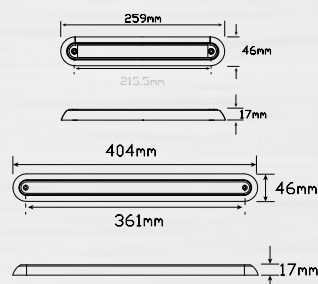

Technical Drawings