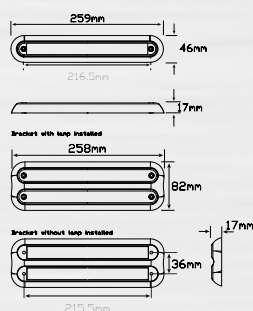

Technical Drawings