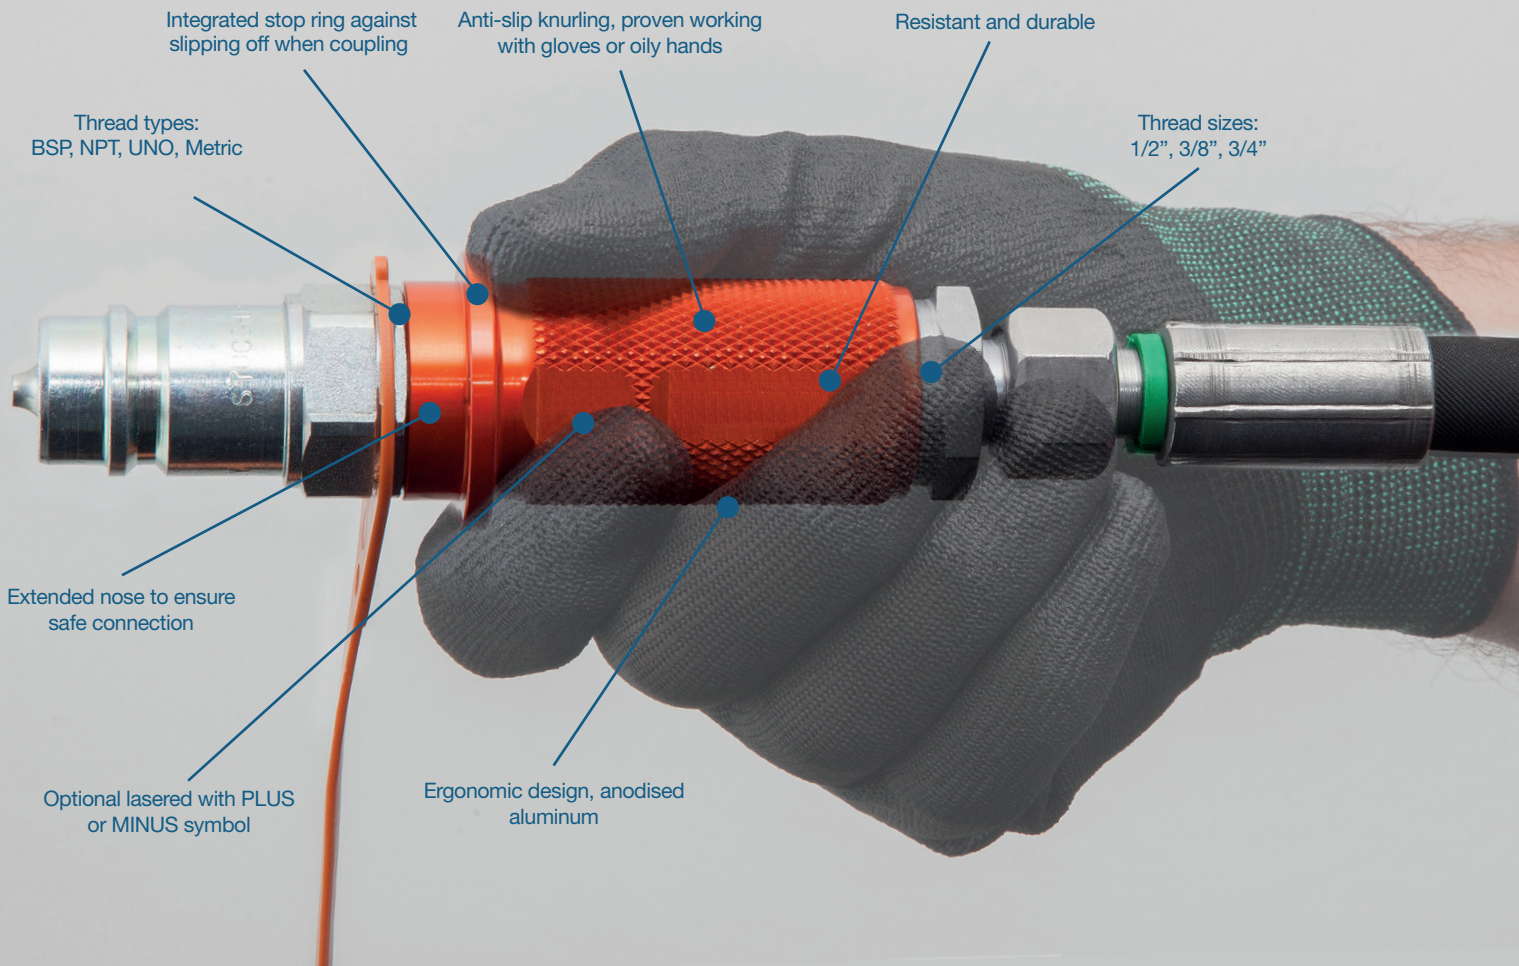

SAVE TIME – SAVE MONEY

connect quick & safe with

SUREGRIP

SAVE TIME – SAVE MONEY

connect quick & safe with

SUREGRIP

- **Safe and comfortable in operation**
Knurled finish provides a safe non slip durable surface.
- **Extended nose** Beneficial for Agricultural applications.
- **Durable finish**
Various anodised colours available.
- **Integrated stop ring**
- **Quality European designed and manufactured**
- **Simple identification**
Simplifies when connecting multiple lines.
- **Simple and reliable mounting**
SUREGRIP can be mounted to all standard hydraulic connections safely and quickly.
- **Available in:**
BSP, NPT, UNO, Metric
- **Parking station available**

The durable
hydraulic grip
to mark your hydraulic lines

**AVAILABLE IN
10 COLOURS**