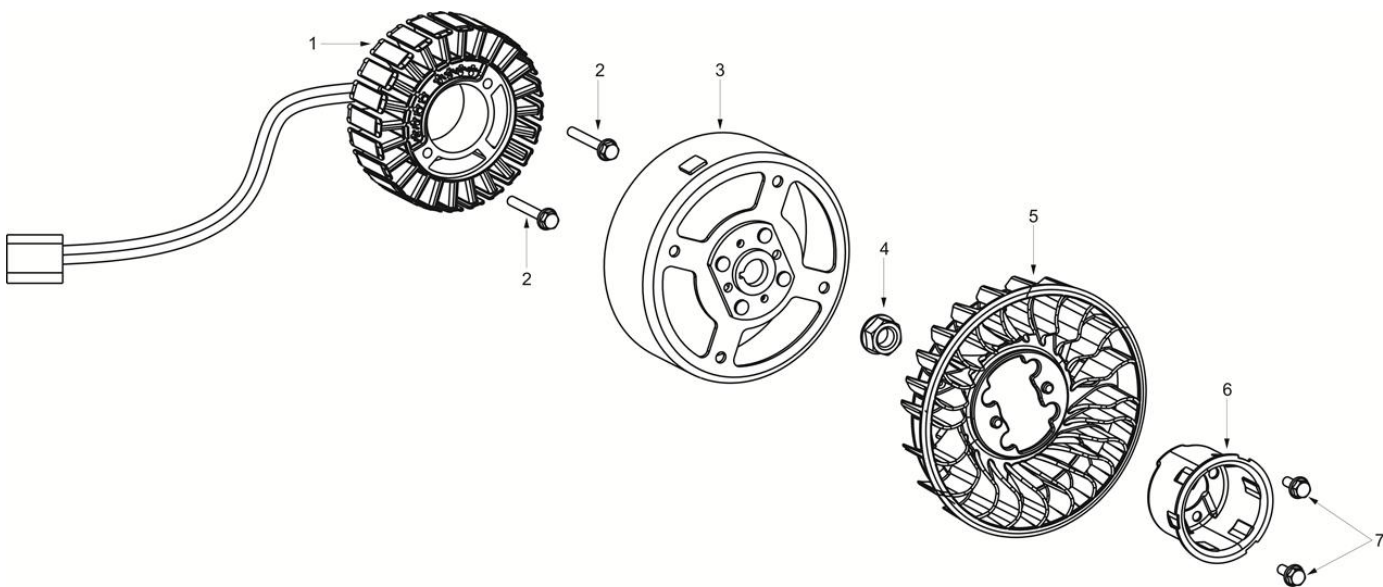

MOTOR

NO.	DESCRIPTION	MAXWATT PART NUMBER
1	Motor stator	
2	Bolt	
3	Motor rotor	
4	Nut with disc	
5	Impeller	
6	Starting sleeve	
7	Bolt