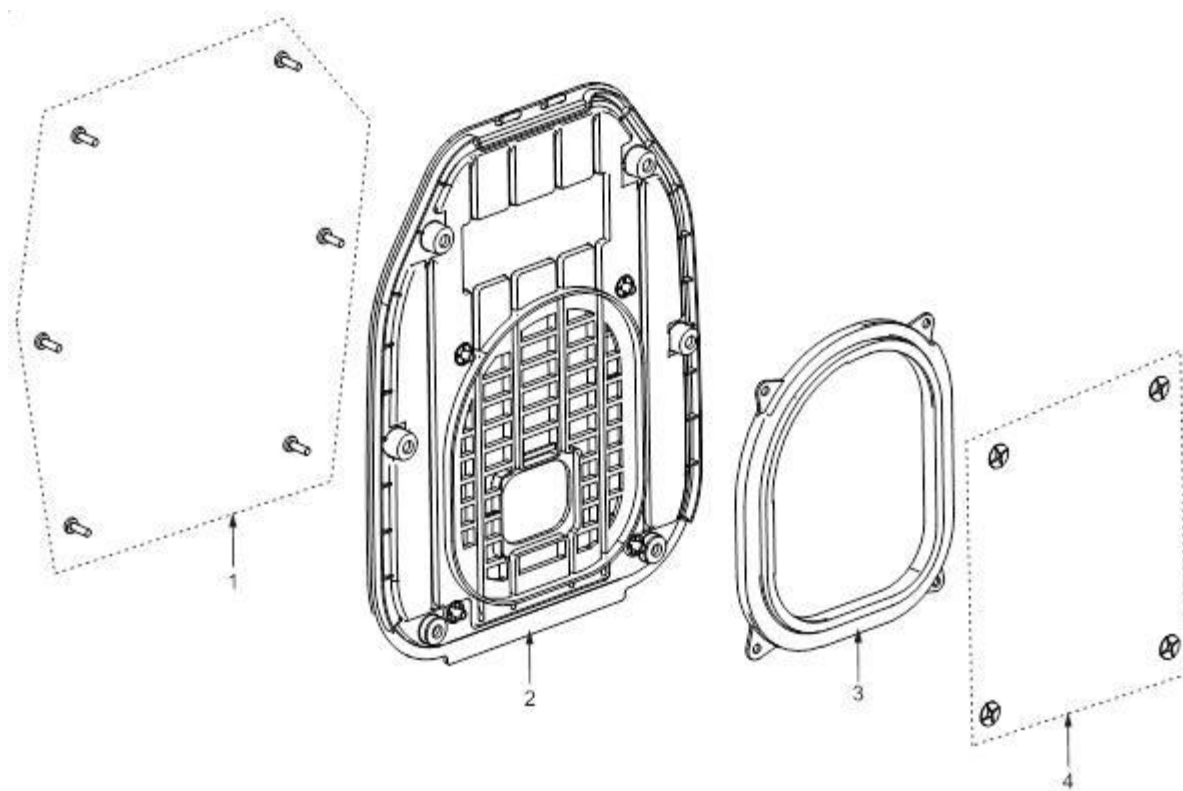

ENGINE

NO.	DESCRIPTION	MAXWATT PART NUMBER
1	Shock pad	
2	Bolt M6×12	
3	Ground lead	
4	Engine	
5	Anti-loss rubber strip	

INVERTER

NO.	DESCRIPTION	MAXWATT PART NUMBER
1	Bolt M6×18	
2	Shock absorber	
3	Nut M6	
4	Base plate	
5	Nut M6	
6	Nut M5	
7	Inverter	SP3500ISR-012
8	Bolt M6×14	

PANEL

NO.	DESCRIPTION	MAXWATT PART NUMBER
1	Panel bed	
2	Screw M5×16	
3	Panel	SP3500ISR-013
4	Screw M5×10	

MUFFLER SHIELD

NO.	DESCRIPTION	MAXWATT PART NUMBER
1	Screw M5×16	
2	Muffler shield	
3	Muffler sealant sleeve	
4	Plum ring	

LEFT EXTERIOR COVER

NO.	DESCRIPTION	MAXWATT PART NUMBER
1	Screw M5×10	
2	Screw M5×10	
3	Screw M4×14	
4	3-in-1 switch handle	SP3500ISR-014
5	Ornament shell	
6	Bolt M6×16.5	
7	Screw M5×16	
8	Screw M4.2×12	
9	Left shell	
10	Three-in-one switch	SP3500ISR-015
11	Nut M5	
12	Ferrule Ø8	
13	Clamping card	
14	Hexagonal double stud length 120mm	
15	Cable assembly	
16	Silicone case Ø6*320	
17	Tank support rubber pad	