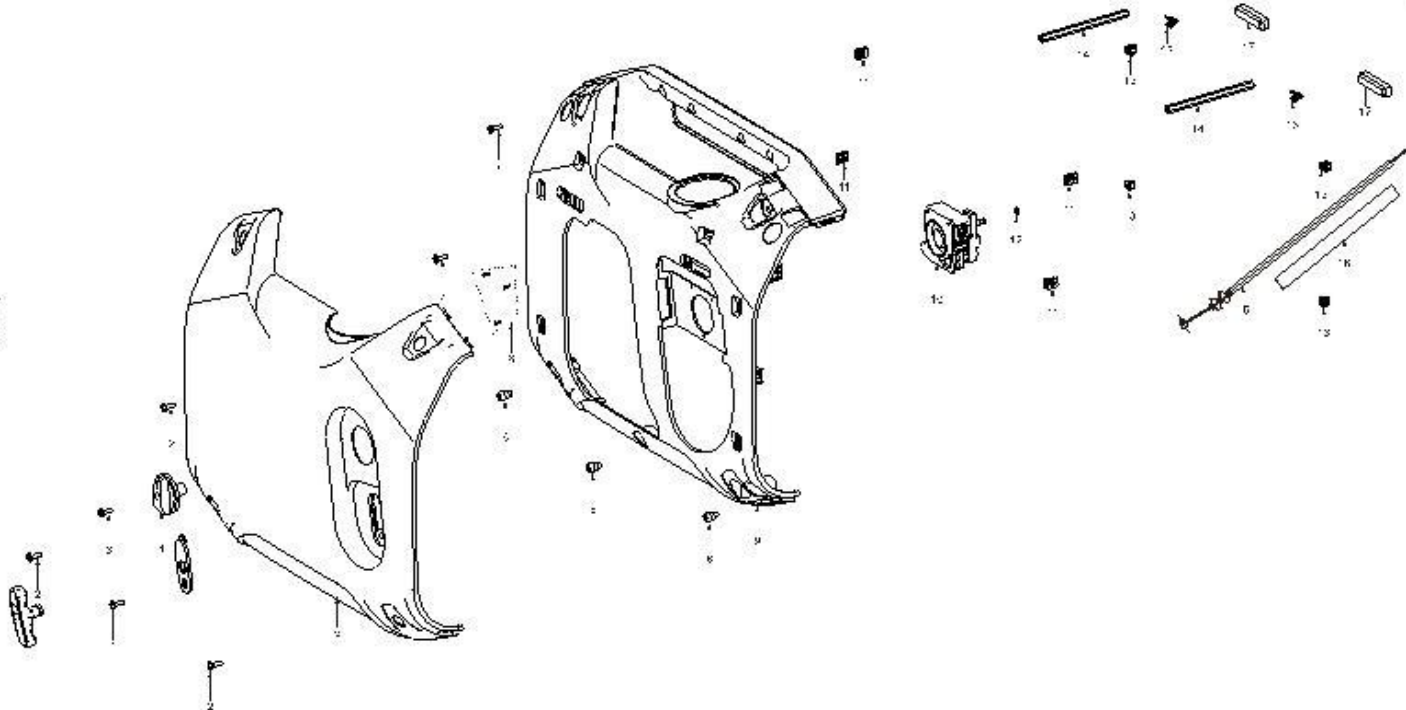

LEFT EXTERIOR COVER

NO.	DESCRIPTION	MAXWATT PART NUMBER
1	Screw M5×10	
2	Screw M5×10	
3	Screw M4×14	
4	3-in-1 switch handle	SP3500ISR-014
5	Ornament shell	
6	Bolt M6×16.5	
7	Screw M5×16	
8	Screw M4.2×12	
9	Left shell	
10	Three-in-one switch	SP3500ISR-015
11	Nut M5	
12	Ferrule Ø8	
13	Clamping card	
14	Hexagonal double stud length 120mm	
15	Cable assembly	
16	Silicone case Ø6*320	
17	Tank support rubber pad