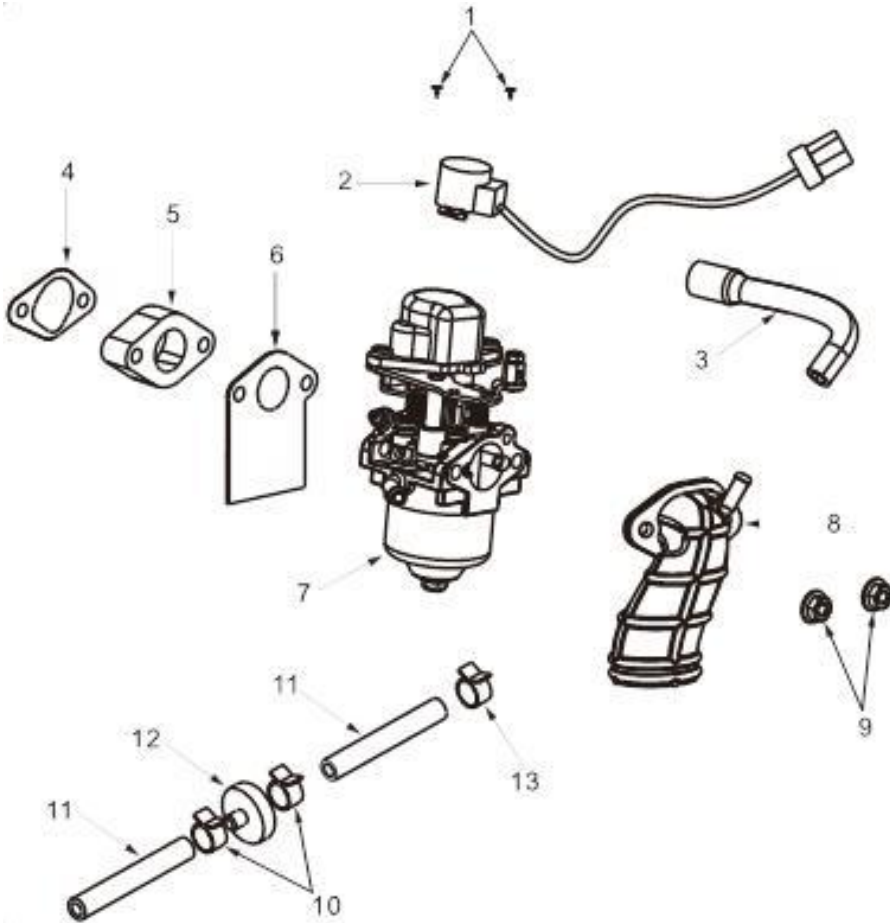

NO.	DESCRIPTION	MAXWATT PART NUMBER
1	Bolt	SP3500ISR-021
2	Cover subassembly,Cylinder head	
3	Oil screen	
4	Sealing gasket of breathing tank	
5	Breathing valve cover plate	
6	Cross head screw	
7	Cylinder head cover pad	
8	Bolt	
9	Spark plug	
10	Locking clamp of speed regulating swing rod	
11	Cylinder head	
12	Stud bolt	
13	Gasket,Cylinder head	
14	Pin	
15	Exhaust port gasket	
16	Limit plate gasket	
17	Wind deflector	

STARTER

NO.	DESCRIPTION	MAXWATT PART NUMBER
1	Shroud as-air	SP3500ISR-004
2	Starting handle	
3	Handle cover plate	
4	Bolt	
5	Pulling plate	
6	Crimping board	

MOTOR

NO.	DESCRIPTION	MAXWATT PART NUMBER
1	Motor stator	
2	Bolt	
3	Motor rotor	
4	Nut with disc	
5	Impeller	
6	Starting sleeve	
7	Bolt	

CAMSHAFT

NO.	DESCRIPTION	MAXWATT PART NUMBER
1	Bolt	SP3500ISR-005
2	Rocker shaft stop	
3	Rocker pin	
4	Rocker arm assembly	
5	Intake and exhaust valve spring seat	
6	Valve spring	
7	Oil baffle	
8	Putter	
9	Exhaust valve	
10	Intake valve	
11	Tappet	
12	Wear resistant gasket	
13	Camshaft components	
14	Valve clamp lock	

CARBURETOR

NO.	DESCRIPTION	MAXWATT PART NUMBER
1	Cross head screw	SP3500ISR-006
2	Stepper motor	
3	Exhaust pipe	
4	Air inlet gasket	
5	Carburetor block	
6	Carburetor gasket	
7	Carburetor	
8	Intake elbow	
9	Locking nut with disc	
10	Ribbon tubing clamp	
11	Tubing	
12	Fuel filter	SP3500ISR-007
13	Ribbon tubing clamp	