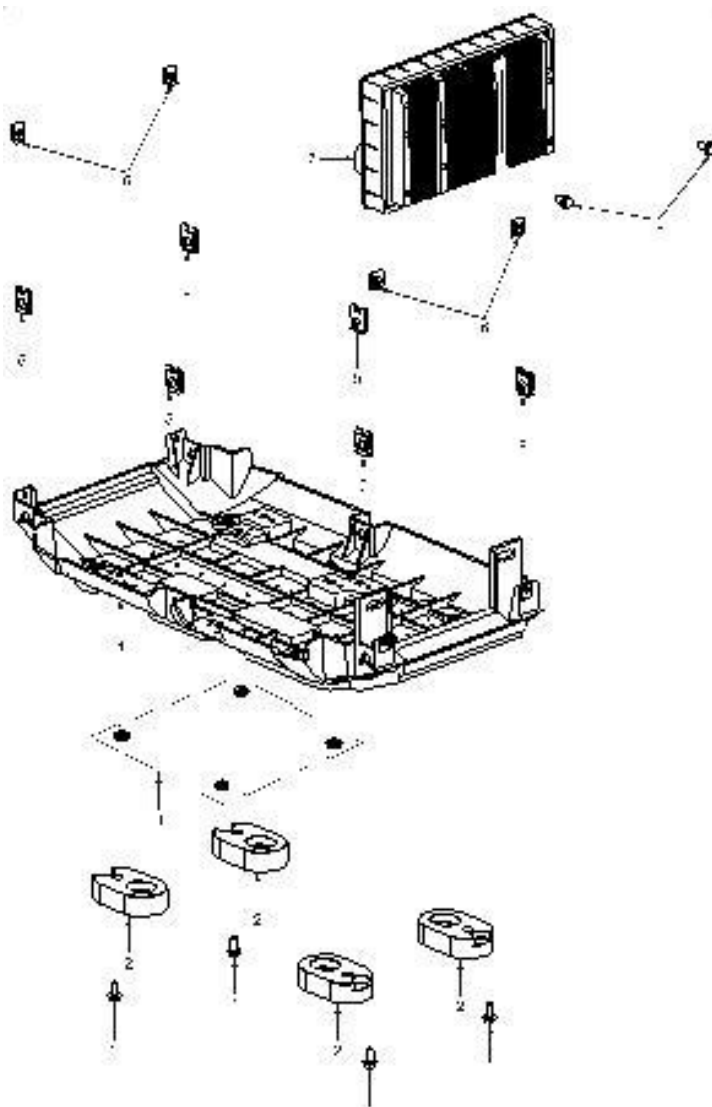

CAMSHAFT

NO.	DESCRIPTION	MAXWATT PART NUMBER
1	Bolt	SP3500ISR-005
2	Rocker shaft stop	
3	Rocker pin	
4	Rocker arm assembly	
5	Intake and exhaust valve spring seat	
6	Valve spring	
7	Oil baffle	
8	Putter	
9	Exhaust valve	
10	Intake valve	
11	Tappet	
12	Wear resistant gasket	
13	Camshaft components	
14	Valve clamp lock	

CARBURETOR

NO.	DESCRIPTION	MAXWATT PART NUMBER
1	Cross head screw	SP3500ISR-006
2	Stepper motor	
3	Exhaust pipe	
4	Air inlet gasket	
5	Carburetor block	
6	Carburetor gasket	
7	Carburetor	
8	Intake elbow	
9	Locking nut with disc	
10	Ribbon tubing clamp	
11	Tubing	
12	Fuel filter	SP3500ISR-007
13	Ribbon tubing clamp	

IGNITION COIL

NO.	DESCRIPTION	MAXWATT PART NUMBER
1	Bolt	
2	Ignition coil	SP3500ISR-008
3	Trigger coil assembly	SP3500ISR-009
4	Oil alarm	SP3500ISR-010
5	Bolt	
6	Bolt	

MUFFLER

NO.	DESCRIPTION	MAXWATT PART NUMBER
1	Muffler cover (front)	
2	Bolt	
3	Muffler components	SP3500ISR-011
4	Bolt	
5	Locking nut with disc	
6	Muffler cover (rear)	
7	Self tapping screw	

ENGINE

NO.	DESCRIPTION	MAXWATT PART NUMBER
1	Shock pad	
2	Bolt M6×12	
3	Ground lead	
4	Engine	
5	Anti-loss rubber strip	

INVERTER

NO.	DESCRIPTION	MAXWATT PART NUMBER
1	Bolt M6×18	
2	Shock absorber	
3	Nut M6	
4	Base plate	
5	Nut M6	
6	Nut M5	
7	Inverter	SP3500ISR-012
8	Bolt M6×14	