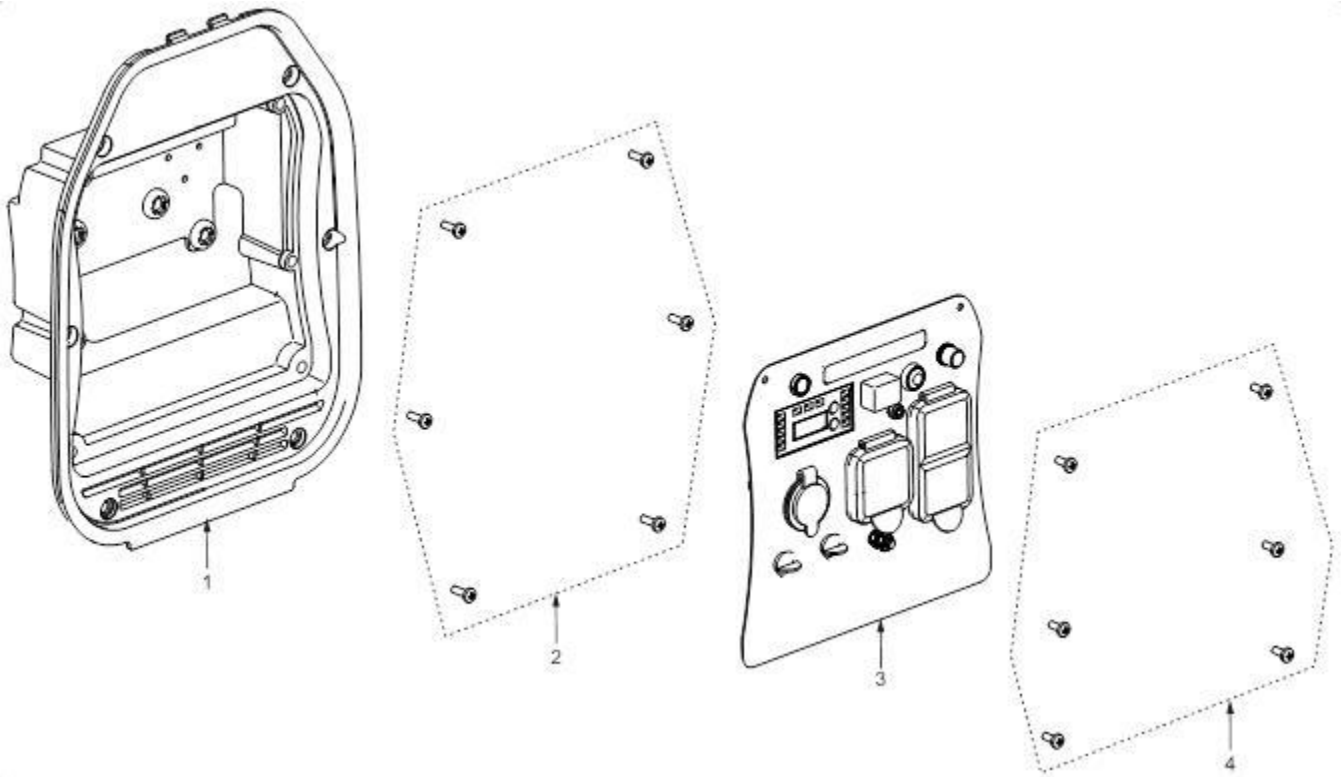

PANEL

NO.	DESCRIPTION	MAXWATT PART NUMBER
1	Panel bed	
2	Screw M5×16	
3	Panel	SP3500ISR-013
4	Screw M5×10