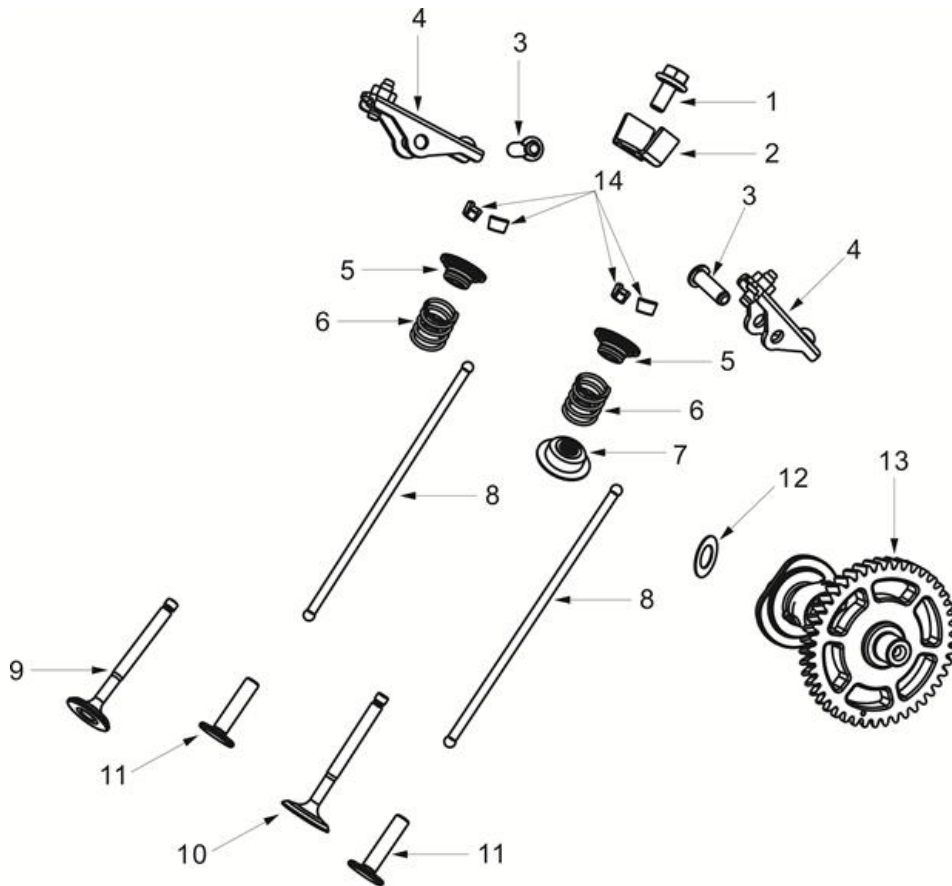

CRANKSHAFT

NO.	DESCRIPTION	MAXWATT PART NUMBER
1	Ring as-piston	SP3500ISR-003
2	Piston pin circlip	
3	Piston	
4	piston pin	
5	Connecting rod assembly	
6	Wear resistant gasket	
7	Crankshaft assembly	

CYLINDER HEAD

NO.	DESCRIPTION	MAXWATT PART NUMBER
1	Bolt	SP3500ISR-021
2	Cover subassembly,Cylinder head	
3	Oil screen	
4	Sealing gasket of breathing tank	
5	Breathing valve cover plate	
6	Cross head screw	
7	Cylinder head cover pad	
8	Bolt	
9	Spark plug	
10	Locking clamp of speed regulating swing rod	
11	Cylinder head	
12	Stud bolt	
13	Gasket,Cylinder head	
14	Pin	
15	Exhaust port gasket	
16	Limit plate gasket	
17	Wind deflector	

STARTER

NO.	DESCRIPTION	MAXWATT PART NUMBER
1	Shroud as-air	SP3500ISR-004
2	Starting handle	
3	Handle cover plate	
4	Bolt	
5	Pulling plate	
6	Crimping board	

MOTOR

NO.	DESCRIPTION	MAXWATT PART NUMBER
1	Motor stator	
2	Bolt	
3	Motor rotor	
4	Nut with disc	
5	Impeller	
6	Starting sleeve	
7	Bolt	

CAMSHAFT

NO.	DESCRIPTION	MAXWATT PART NUMBER
1	Bolt	SP3500ISR-005
2	Rocker shaft stop	
3	Rocker pin	
4	Rocker arm assembly	
5	Intake and exhaust valve spring seat	
6	Valve spring	
7	Oil baffle	
8	Putter	
9	Exhaust valve	
10	Intake valve	
11	Tappet	
12	Wear resistant gasket	
13	Camshaft components	
14	Valve clamp lock	