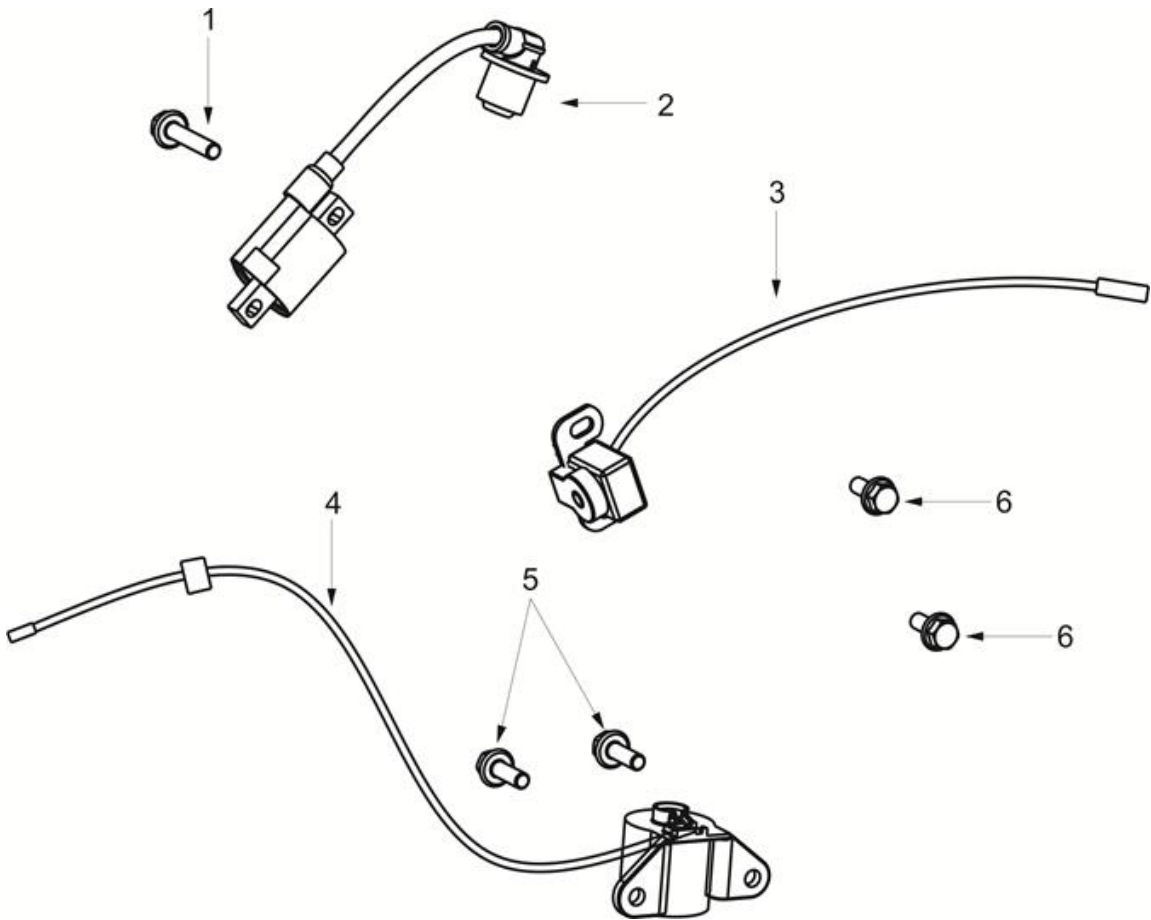

IGNITION COIL

NO.	DESCRIPTION	MAXWATT PART NUMBER
1	Bolt	
2	Ignition coil	SP3500ISR-008
3	Trigger coil assembly	SP3500ISR-009
4	Oil alarm	SP3500ISR-010
5	Bolt	
6	Bolt