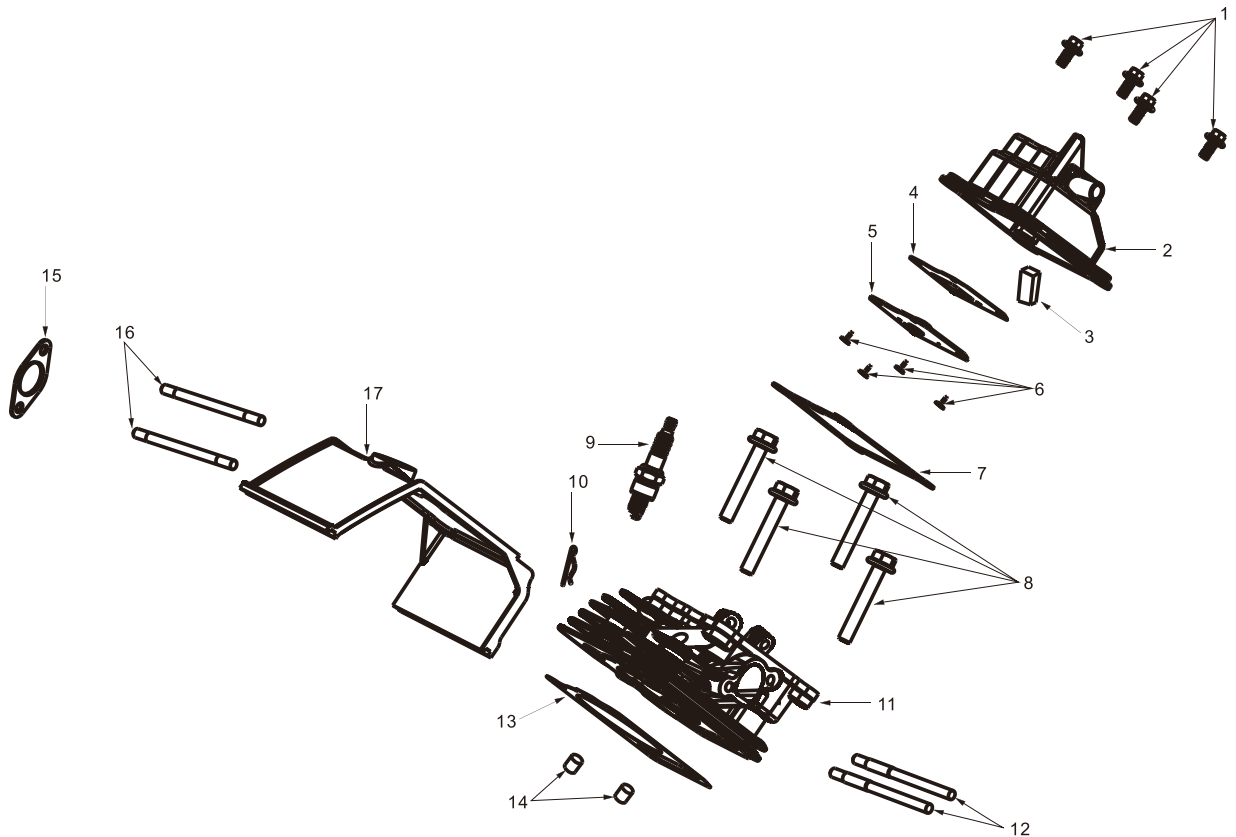

MAXWATT®

POWER WHEN YOU NEED IT

SPARE PARTS CATALOGUE

MX3500ISR

CRANKCASE

NO.	DESCRIPTION	MAXWATT PART NUMBER
1	Crank case	
2	Dipstick assembly	
3	Locating pin	
4	Crankcase gasket	SP3500ISR-001
5	Bearing	
6	Crankcase cover	
7	Lower wind deflector	
8	Crimping board	
9	Bolt	
10	Oil seal	SP3500ISR-002
11	Bolt	

CRANKSHAFT

NO.	DESCRIPTION	MAXWATT PART NUMBER
1	Ring as-piston	SP3500ISR-003
2	Piston pin circlip	
3	Piston	
4	piston pin	
5	Connecting rod assembly	
6	Wear resistant gasket	
7	Crankshaft assembly	

CYLINDER HEAD

NO.	DESCRIPTION	MAXWATT PART NUMBER
1	Bolt	SP3500ISR-021
2	Cover subassembly,Cylinder head	
3	Oil screen	
4	Sealing gasket of breathing tank	
5	Breathing valve cover plate	
6	Cross head screw	
7	Cylinder head cover pad	
8	Bolt	
9	Spark plug	
10	Locking clamp of speed regulating swing rod	
11	Cylinder head	
12	Stud bolt	
13	Gasket,Cylinder head	
14	Pin	
15	Exhaust port gasket	
16	Limit plate gasket	
17	Wind deflector	

CAMSHAFT

NO.	DESCRIPTION	MAXWATT PART NUMBER
1	Bolt	SP3500ISR-005
2	Rocker shaft stop	
3	Rocker pin	
4	Rocker arm assembly	
5	Intake and exhaust valve spring seat	
6	Valve spring	
7	Oil baffle	
8	Putter	
9	Exhaust valve	
10	Intake valve	
11	Tappet	
12	Wear resistant gasket	
13	Camshaft components	
14	Valve clamp lock	