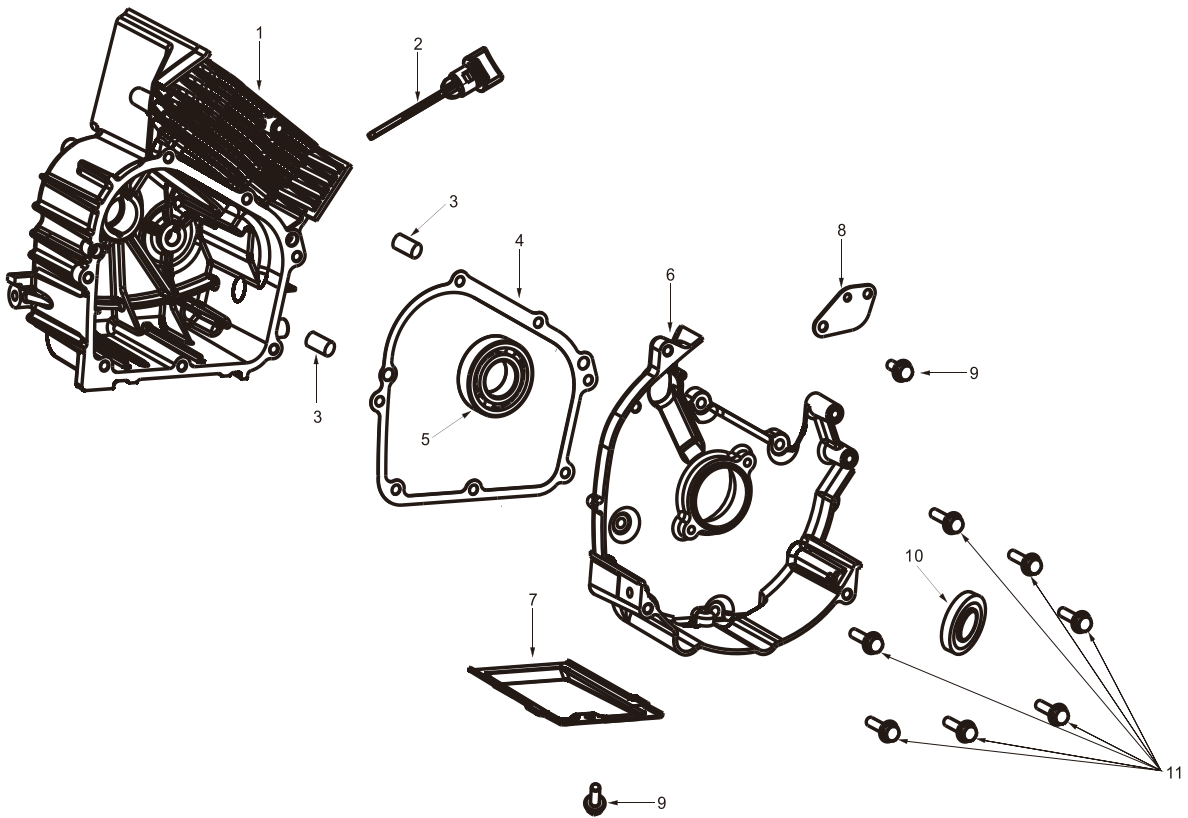

MAXWATT®

POWER WHEN YOU NEED IT

SPARE PARTS CATALOGUE

MX3500ISR

CRANKCASE

NO.	DESCRIPTION	MAXWATT PART NUMBER
1	Crank case	
2	Dipstick assembly	
3	Locating pin	
4	Crankcase gasket	SP3500ISR-001
5	Bearing	
6	Crankcase cover	
7	Lower wind deflector	
8	Crimping board	
9	Bolt	
10	Oil seal	SP3500ISR-002
11	Bolt	

CRANKSHAFT

NO.	DESCRIPTION	MAXWATT PART NUMBER
1	Ring as-piston	SP3500ISR-003
2	Piston pin circlip	
3	Piston	
4	piston pin	
5	Connecting rod assembly	
6	Wear resistant gasket	
7	Crankshaft assembly	

CYLINDER HEAD

NO.	DESCRIPTION	MAXWATT PART NUMBER
1	Bolt	SP3500ISR-021
2	Cover subassembly,Cylinder head	
3	Oil screen	
4	Sealing gasket of breathing tank	
5	Breathing valve cover plate	
6	Cross head screw	
7	Cylinder head cover pad	
8	Bolt	
9	Spark plug	
10	Locking clamp of speed regulating swing rod	
11	Cylinder head	
12	Stud bolt	
13	Gasket,Cylinder head	
14	Pin	
15	Exhaust port gasket	
16	Limit plate gasket	
17	Wind deflector	

CAMSHAFT

NO.	DESCRIPTION	MAXWATT PART NUMBER
1	Bolt	SP3500ISR-005
2	Rocker shaft stop	
3	Rocker pin	
4	Rocker arm assembly	
5	Intake and exhaust valve spring seat	
6	Valve spring	
7	Oil baffle	
8	Putter	
9	Exhaust valve	
10	Intake valve	
11	Tappet	
12	Wear resistant gasket	
13	Camshaft components	
14	Valve clamp lock	