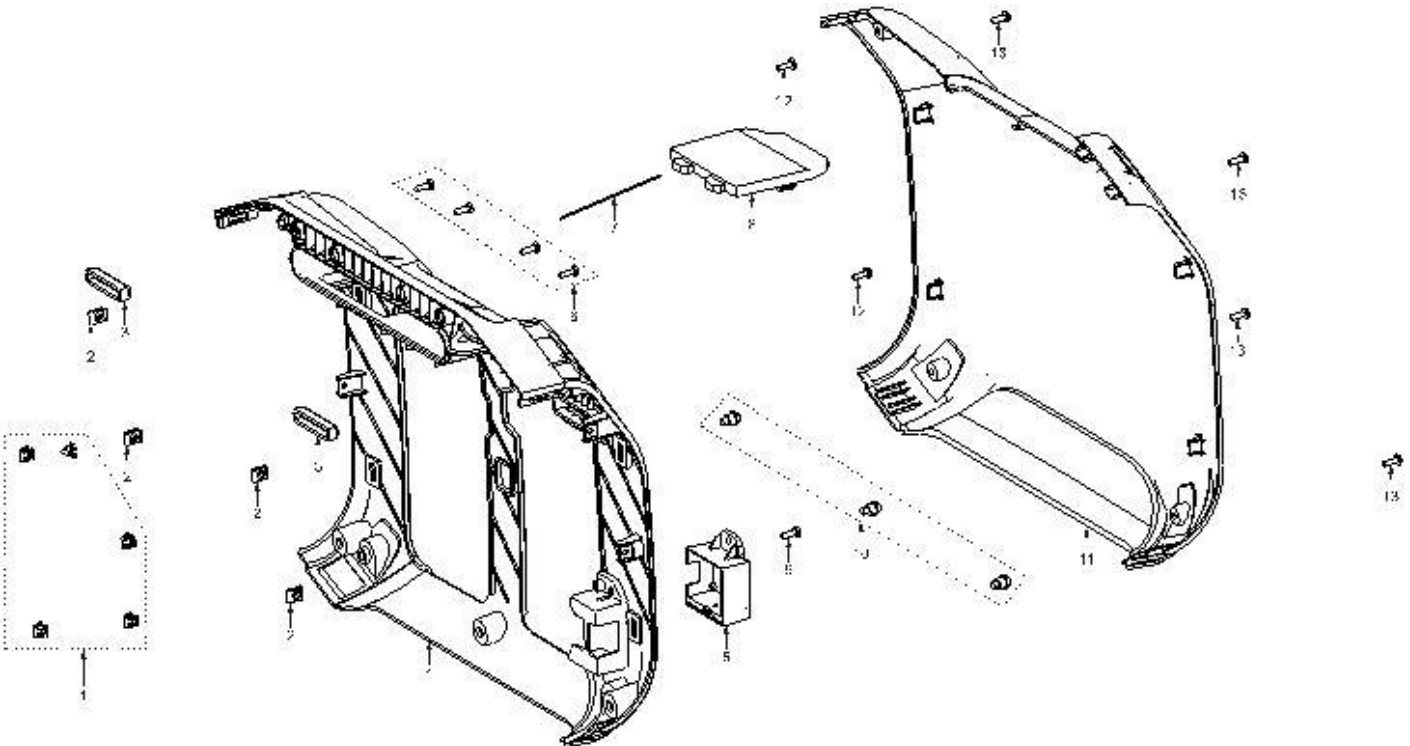

RIGHT EXTERIOR COVER

NO.	DESCRIPTION	MAXWATT PART NUMBER
1	Clamping card	
2	Nut M5	
3	Tank support rubber pad	
4	Right shell	
5	Variable voltage rectifier	
6	Bolt M5×16	
7	Anti-loss rubber strip	
8	Spark plug cover plate	
9	Screw M4.2×16	
10	Bolt M6×16.5	
11	Right exterior cover	
12	Screw M5×16	
13	Screw M5×10