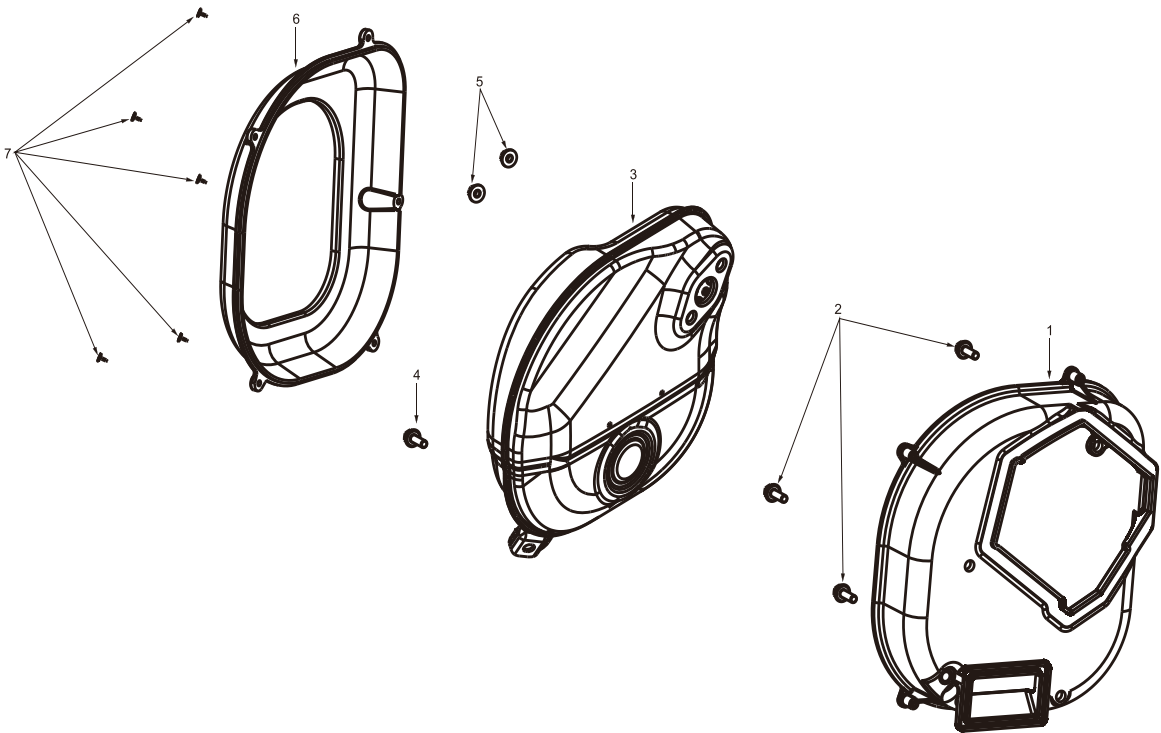

CAMSHAFT

NO.	DESCRIPTION	MAXWATT PART NUMBER
1	Bolt	SP3500ISR-005
2	Rocker shaft stop	
3	Rocker pin	
4	Rocker arm assembly	
5	Intake and exhaust valve spring seat	
6	Valve spring	
7	Oil baffle	
8	Putter	
9	Exhaust valve	
10	Intake valve	
11	Tappet	
12	Wear resistant gasket	
13	Camshaft components	
14	Valve clamp lock	

CARBURETOR

NO.	DESCRIPTION	MAXWATT PART NUMBER
1	Cross head screw	SP3500ISR-006
2	Stepper motor	
3	Exhaust pipe	
4	Air inlet gasket	
5	Carburetor block	
6	Carburetor gasket	
7	Carburetor	
8	Intake elbow	
9	Locking nut with disc	
10	Ribbon tubing clamp	
11	Tubing	
12	Fuel filter	SP3500ISR-007
13	Ribbon tubing clamp	

IGNITION COIL

NO.	DESCRIPTION	MAXWATT PART NUMBER
1	Bolt	
2	Ignition coil	SP3500ISR-008
3	Trigger coil assembly	SP3500ISR-009
4	Oil alarm	SP3500ISR-010
5	Bolt	
6	Bolt	

MUFFLER

NO.	DESCRIPTION	MAXWATT PART NUMBER
1	Muffler cover (front)	
2	Bolt	
3	Muffler components	SP3500ISR-011
4	Bolt	
5	Locking nut with disc	
6	Muffler cover (rear)	
7	Self tapping screw	