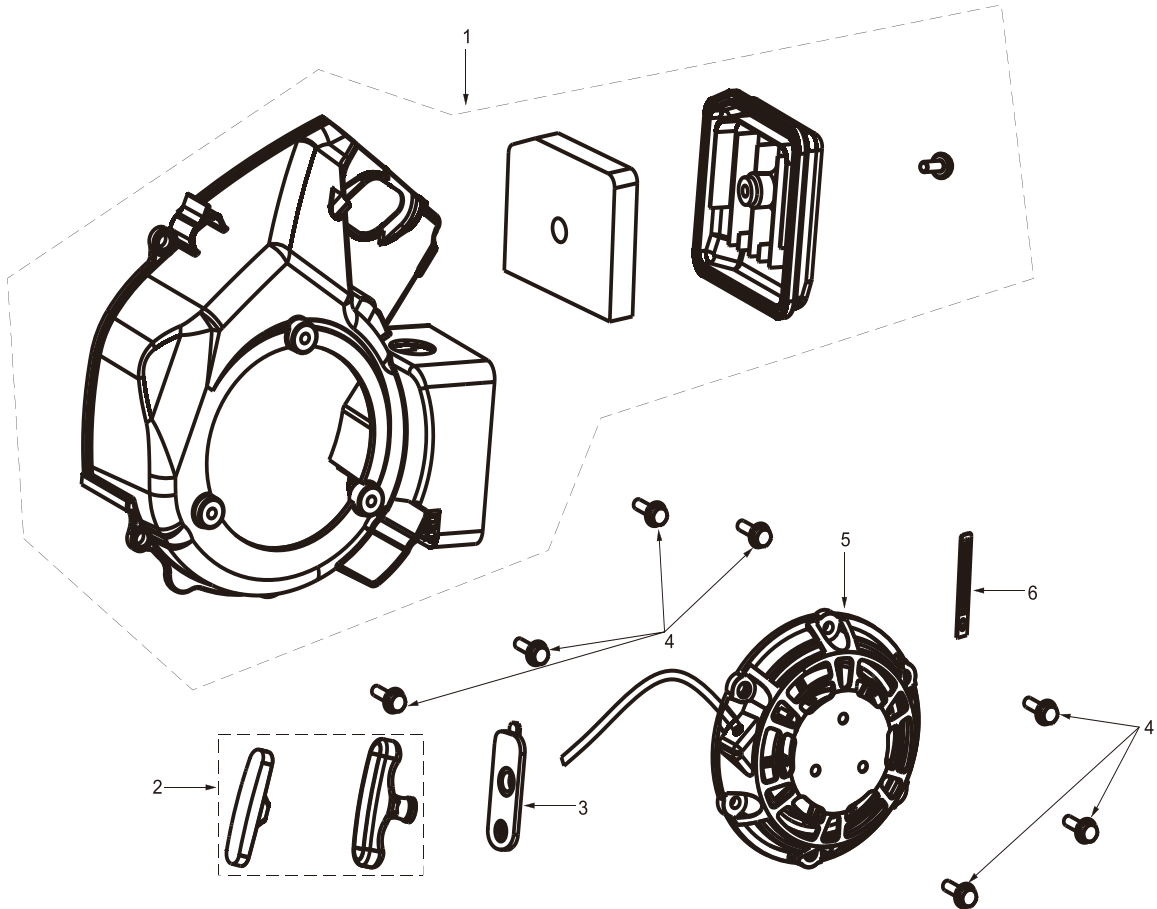

CRANKSHAFT

NO.	DESCRIPTION	MAXWATT PART NUMBER
1	Ring as-piston	SP3500ISR-003
2	Piston pin circlip	
3	Piston	
4	piston pin	
5	Connecting rod assembly	
6	Wear resistant gasket	
7	Crankshaft assembly	

CYLINDER HEAD

NO.	DESCRIPTION	MAXWATT PART NUMBER
1	Bolt	SP3500ISR-021
2	Cover subassembly,Cylinder head	
3	Oil screen	
4	Sealing gasket of breathing tank	
5	Breathing valve cover plate	
6	Cross head screw	
7	Cylinder head cover pad	
8	Bolt	
9	Spark plug	
10	Locking clamp of speed regulating swing rod	
11	Cylinder head	
12	Stud bolt	
13	Gasket,Cylinder head	
14	Pin	
15	Exhaust port gasket	
16	Limit plate gasket	
17	Wind deflector	

STARTER

NO.	DESCRIPTION	MAXWATT PART NUMBER
1	Shroud as-air	SP3500ISR-004
2	Starting handle	
3	Handle cover plate	
4	Bolt	
5	Pulling plate	
6	Crimping board	

MOTOR

NO.	DESCRIPTION	MAXWATT PART NUMBER
1	Motor stator	
2	Bolt	
3	Motor rotor	
4	Nut with disc	
5	Impeller	
6	Starting sleeve	
7	Bolt	

CAMSHAFT

NO.	DESCRIPTION	MAXWATT PART NUMBER
1	Bolt	SP3500ISR-005
2	Rocker shaft stop	
3	Rocker pin	
4	Rocker arm assembly	
5	Intake and exhaust valve spring seat	
6	Valve spring	
7	Oil baffle	
8	Putter	
9	Exhaust valve	
10	Intake valve	
11	Tappet	
12	Wear resistant gasket	
13	Camshaft components	
14	Valve clamp lock	