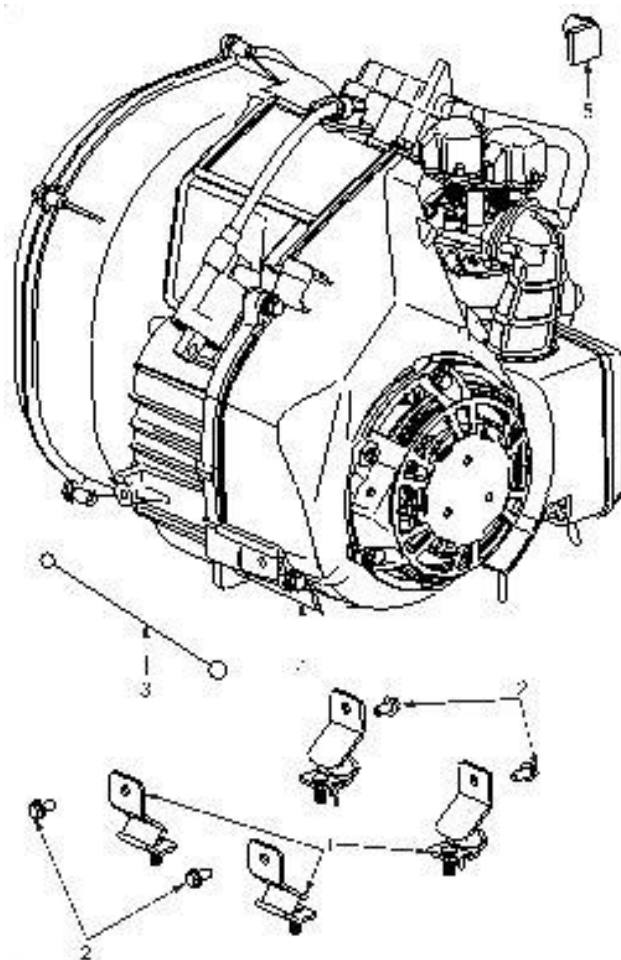

CAMSHAFT

NO.	DESCRIPTION	MAXWATT PART NUMBER
1	Bolt	SP3500ISR-005
2	Rocker shaft stop	
3	Rocker pin	
4	Rocker arm assembly	
5	Intake and exhaust valve spring seat	
6	Valve spring	
7	Oil baffle	
8	Putter	
9	Exhaust valve	
10	Intake valve	
11	Tappet	
12	Wear resistant gasket	
13	Camshaft components	
14	Valve clamp lock	

CARBURETOR

NO.	DESCRIPTION	MAXWATT PART NUMBER
1	Cross head screw	SP3500ISR-006
2	Stepper motor	
3	Exhaust pipe	
4	Air inlet gasket	
5	Carburetor block	
6	Carburetor gasket	
7	Carburetor	
8	Intake elbow	
9	Locking nut with disc	
10	Ribbon tubing clamp	
11	Tubing	
12	Fuel filter	SP3500ISR-007
13	Ribbon tubing clamp	

IGNITION COIL

NO.	DESCRIPTION	MAXWATT PART NUMBER
1	Bolt	
2	Ignition coil	SP3500ISR-008
3	Trigger coil assembly	SP3500ISR-009
4	Oil alarm	SP3500ISR-010
5	Bolt	
6	Bolt	

MUFFLER

NO.	DESCRIPTION	MAXWATT PART NUMBER
1	Muffler cover (front)	
2	Bolt	
3	Muffler components	SP3500ISR-011
4	Bolt	
5	Locking nut with disc	
6	Muffler cover (rear)	
7	Self tapping screw	

ENGINE

NO.	DESCRIPTION	MAXWATT PART NUMBER
1	Shock pad	
2	Bolt M6×12	
3	Ground lead	
4	Engine	
5	Anti-loss rubber strip	

INVERTER

NO.	DESCRIPTION	MAXWATT PART NUMBER
1	Bolt M6×18	
2	Shock absorber	
3	Nut M6	
4	Base plate	
5	Nut M6	
6	Nut M5	
7	Inverter	SP3500ISR-012
8	Bolt M6×14	