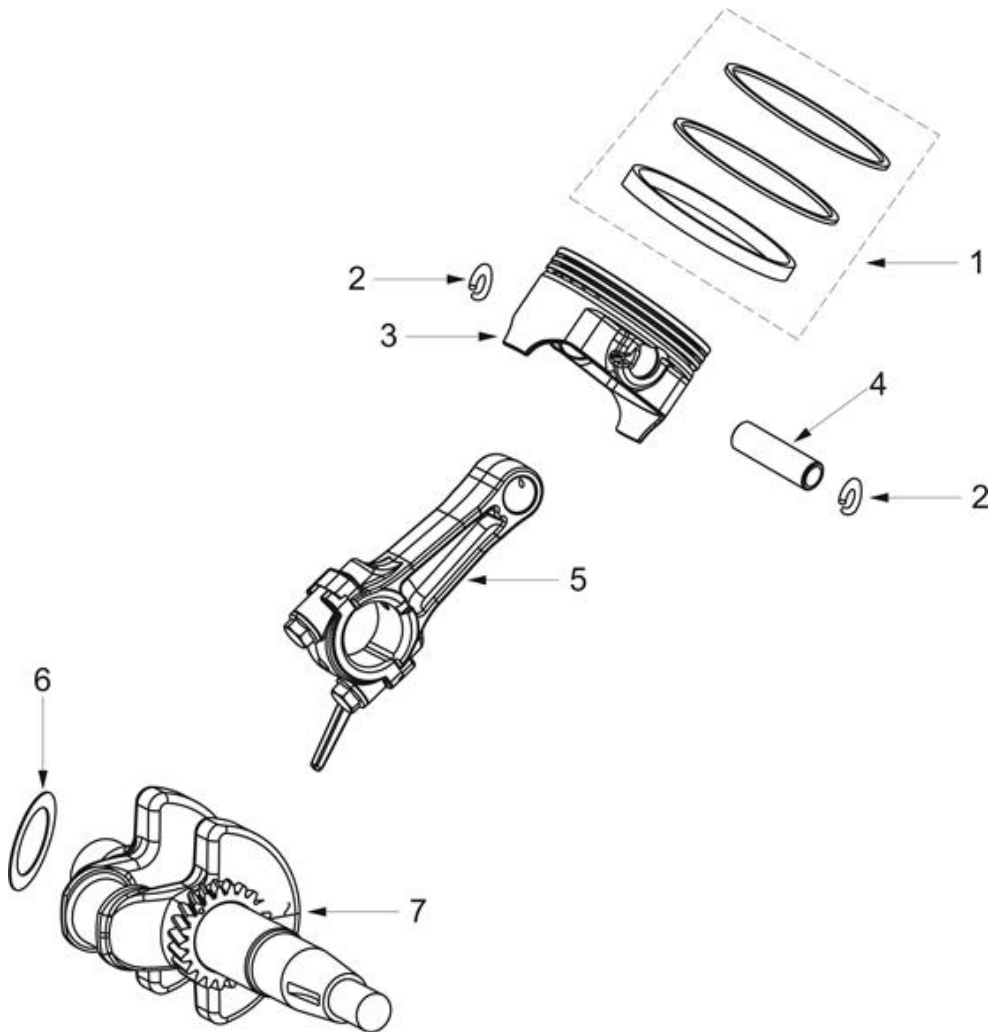

MAXWATT®

POWER WHEN YOU NEED IT

SPARE PARTS CATALOGUE

MX3500ISR

CRANKCASE

NO.	DESCRIPTION	MAXWATT PART NUMBER
1	Crank case	
2	Dipstick assembly	
3	Locating pin	
4	Crankcase gasket	SP3500ISR-001
5	Bearing	
6	Crankcase cover	
7	Lower wind deflector	
8	Crimping board	
9	Bolt	
10	Oil seal	SP3500ISR-002
11	Bolt	

CRANKSHAFT

NO.	DESCRIPTION	MAXWATT PART NUMBER
1	Ring as-piston	SP3500ISR-003
2	Piston pin circlip	
3	Piston	
4	piston pin	
5	Connecting rod assembly	
6	Wear resistant gasket	
7	Crankshaft assembly	

CYLINDER HEAD

NO.	DESCRIPTION	MAXWATT PART NUMBER
1	Bolt	SP3500ISR-021
2	Cover subassembly,Cylinder head	
3	Oil screen	
4	Sealing gasket of breathing tank	
5	Breathing valve cover plate	
6	Cross head screw	
7	Cylinder head cover pad	
8	Bolt	
9	Spark plug	
10	Locking clamp of speed regulating swing rod	
11	Cylinder head	
12	Stud bolt	
13	Gasket,Cylinder head	
14	Pin	
15	Exhaust port gasket	
16	Limit plate gasket	
17	Wind deflector	

CAMSHAFT

NO.	DESCRIPTION	MAXWATT PART NUMBER
1	Bolt	SP3500ISR-005
2	Rocker shaft stop	
3	Rocker pin	
4	Rocker arm assembly	
5	Intake and exhaust valve spring seat	
6	Valve spring	
7	Oil baffle	
8	Putter	
9	Exhaust valve	
10	Intake valve	
11	Tappet	
12	Wear resistant gasket	
13	Camshaft components	
14	Valve clamp lock	