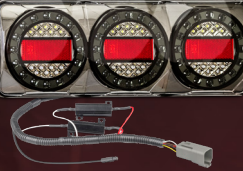

280ARWM2LR24/450
Includes Red Reflex
Reflector, 24 Volt Only,
Single Pack

41BLMCSB
Licence Plate Lamp,
Single Pack

SOMAXI2LR/450B
with Licence Plate Lamp
Cable, 12 Volt Only,
Single Pack