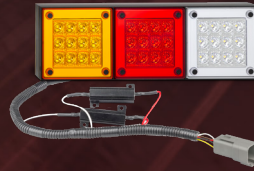

35BLMCSB
Licence Plate Lamp,
Single Pack

280ARWM2LR24/450
Includes Red Reflex
Reflector, 24 Volt Only,
Single Pack