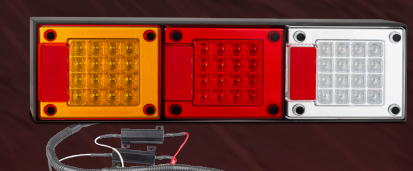

SOMAXI2LR/450B
with Licence Plate Lamp
Cable, 12 Volt Only,
Single Pack

460ARWM2LR12/450
with Licence Plate Lamp
Cable,
12 Volt Only, Single Pack