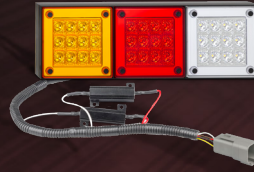

### Individual Parts Range Available on Following Page.

A complete patch cable system is now available specifically for most branded vehicles with trays. The following range of rear combination lamps and vehicle patch leads allow for an easy plug-in LED upgrade solution. All of these rear combination lamps feature two prewired dummy load resistors terminated with a DT04-6P male plug. Some models also include a licence plate lamp cable to connect a compatible licence plate lamp to the circuit easily. The vehicle patch leads available are terminated with a DT06-6S female connector and matching vehicle OEM plug.

## Patch System Compatible Rear Function Lamps

**SO282ARWM2LR450**  
12 Volt Only, Single Pack

**SO275GARWM2LR450**  
with Licence Plate Lamp  
Cable, 12 Volt Only,  
Single Pack

**SO250ARWM2LR450**  
with Licence Plate Lamp  
Cable, 12 Volt Only,  
Single Pack