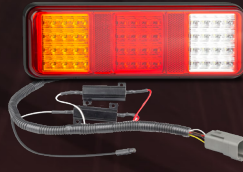

280ARWM2LR12/450
Includes Red Reflex
Reflector, 12 Volt Only,
Single Pack

SO283ARWM2LR12
with Licence Plate Lamp
Cable, 12 Volt Only,
Single Pack