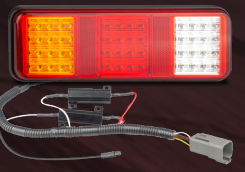

SO283ARWM2LR12
with Licence Plate Lamp
Cable, 12 Volt Only,
Single Pack